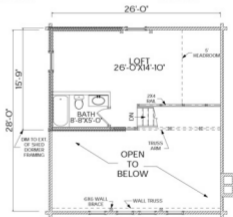

MOOSEHEAD CEDAR LOG HOMES

The Lakewood

Sq. Ft.: 1,116
Size: 26'Wx28'L
Baths: 2
Bedrooms: 2

FRONT

LEFT

REAR

RIGHT

FIRST FLOOR

SECOND FLOOR